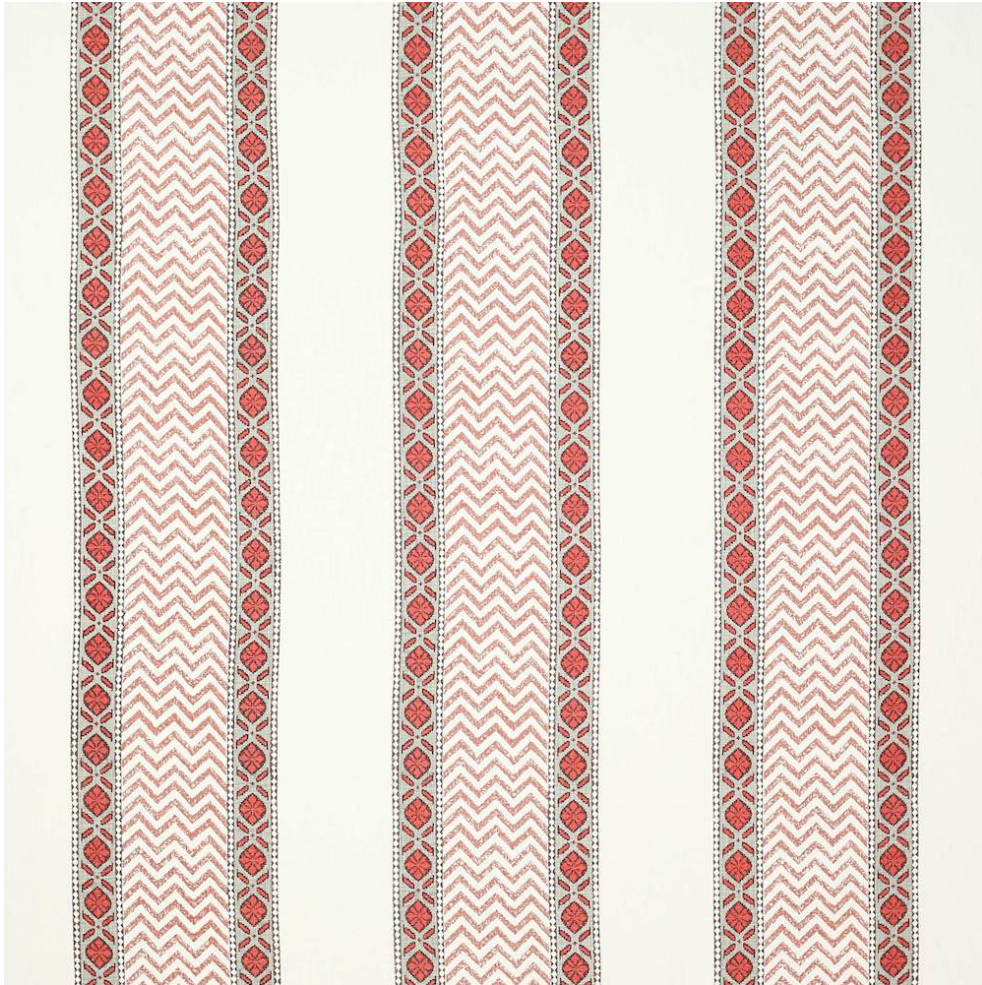

COWTAN & TOUT

COLEFAX AND FOWLER JANE CHURCHILL LARSEN MANUEL CANOVAS

CHARI STRIPE

Item Number	J966F-02
Color	red
Composition	100% Cotton
Width	52"
Repeat	Vertical :11" Horizontal :17.25"
Pattern Book	JC Indira