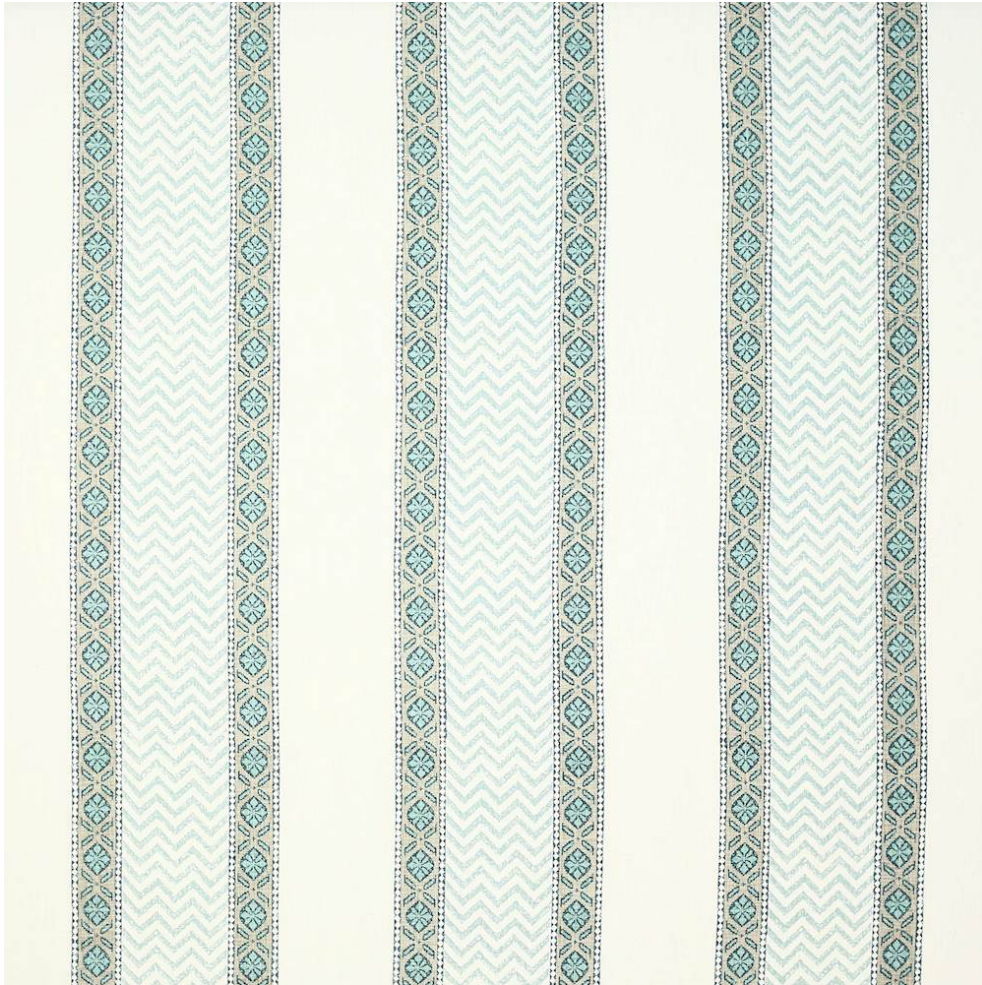

COWTAN & TOUT

COLEFAX AND FOWLER JANE CHURCHILL LARSEN MANUEL CANOVAS

CHARI STRIPE

Item Number	J966F-01
Color	aqua
Composition	100% Cotton
Width	52"
Repeat	Vertical :11" Horizontal :17.25"
Pattern Book	JC Indira