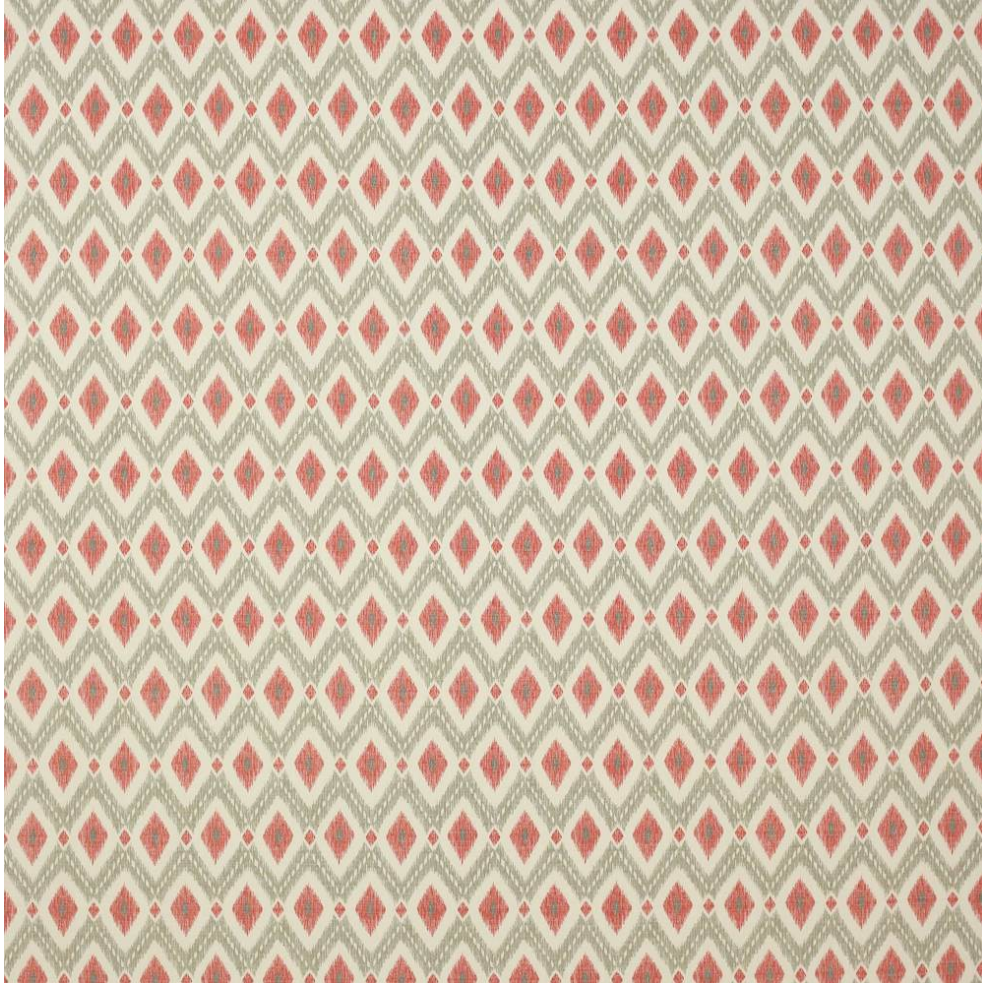

## CALLA

Item Number	J930F-03
Color	red
Composition	100% Cotton
Width	54"
Repeat	Vertical :8.25" Horizontal :3"
Pattern Book	JC Calla
Testing	Martindale: 50,000