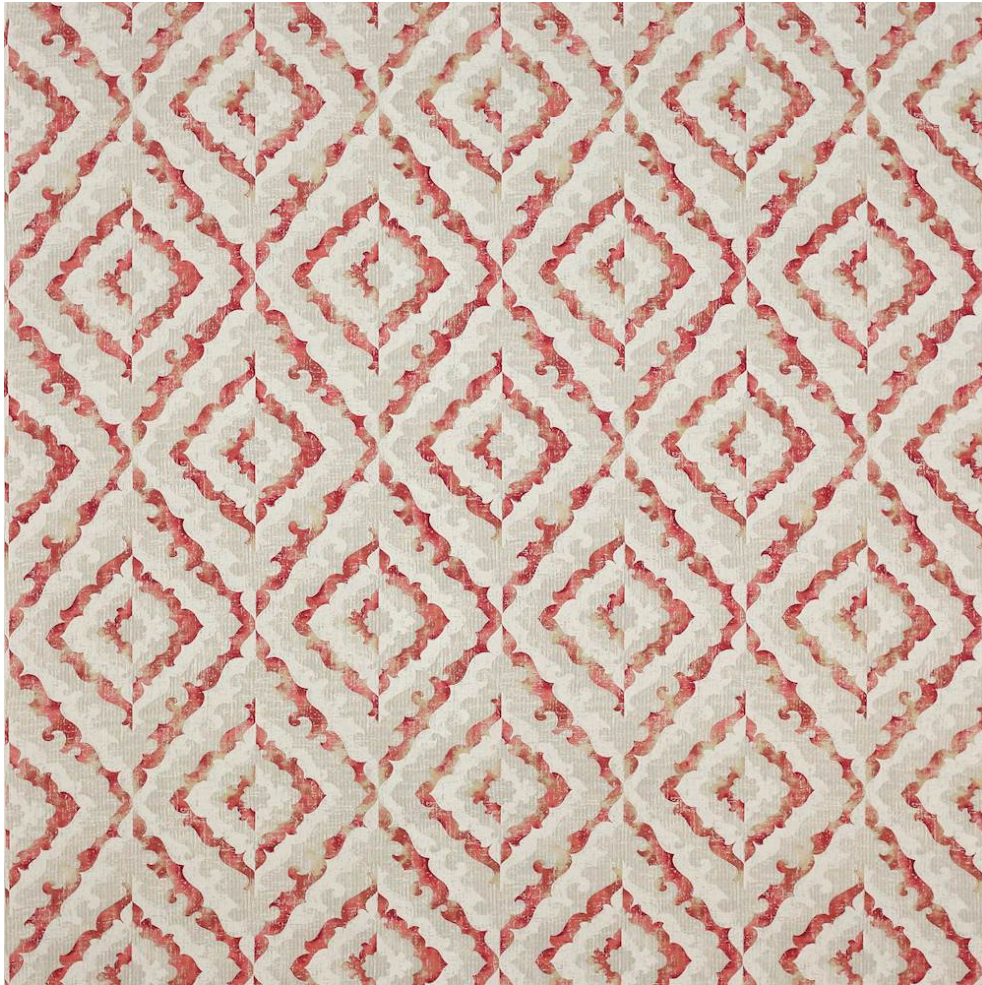

## ODELL

Item Number	J923F-01
Color	red
Composition	51% Cotton 49% Linen
Width	52.75"
Repeat	Vertical :19.25" Horizontal :13.5"
Pattern Book	JC Eden
Testing	Martindale: 17,000