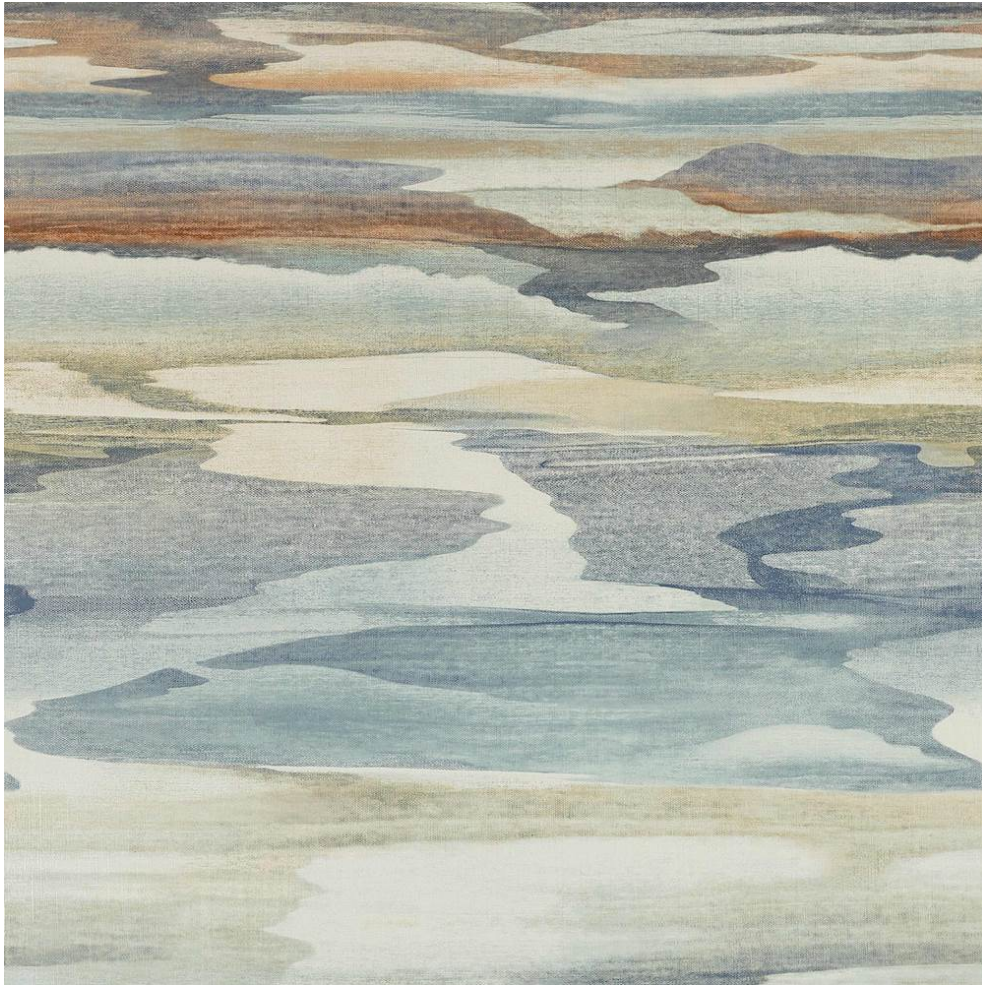

## CLOUDSCAPE WALLPAPER

Item Number	J8003-04
Color	blue, copper
Composition	Vinyl
Width	27"
Repeat	Vertical :30" Horizontal :27"
Pattern Book	JC Atmos IV WP
Qualities	Pre-trimmed, 11 yard rolls