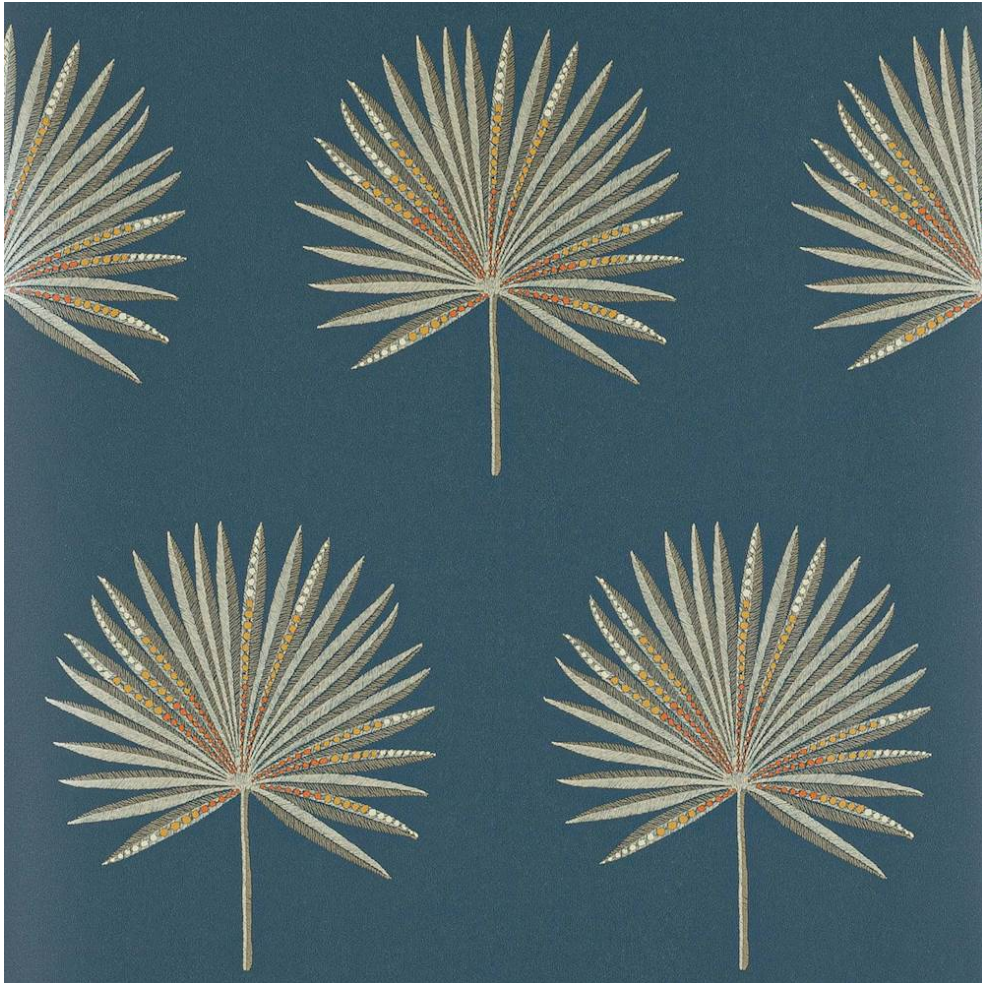

COWTAN & TOUT

COLEFAX AND FOWLER JANE CHURCHILL LARSEN MANUEL CANOVAS

FORTUNEI WALLPAPER

Item Number	J182W-05
Color	navy, silver
Composition	100% Paper
Width	20.5"
Repeat	Vertical :20.5" Horizontal :10.25"
Pattern Book	JC Atmos VI WP
Qualities	Pre-trimmed