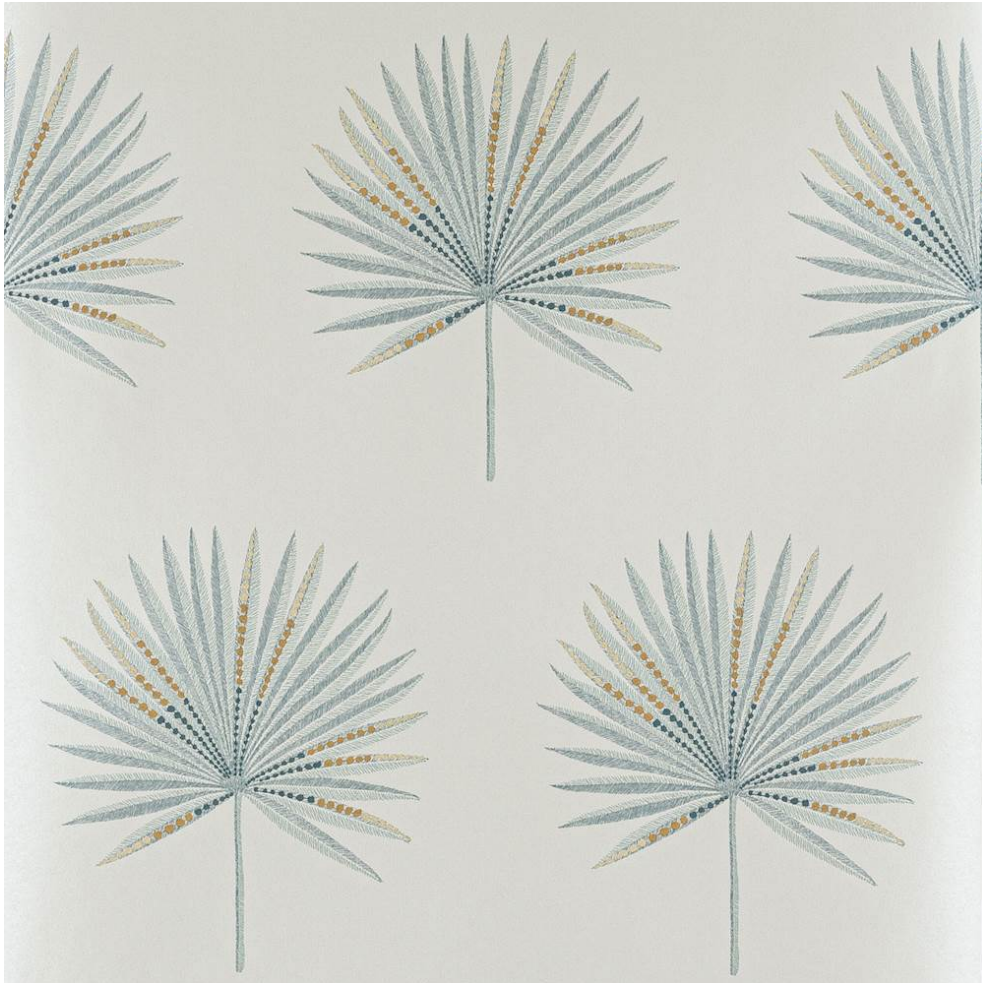

COWTAN & TOUT

COLEFAX AND FOWLER JANE CHURCHILL LARSEN MANUEL CANOVAS

FORTUNEI WALLPAPER

| | |
|--------------|---------------------------------------|
| Item Number | J182W-01 |
| Color | slate |
| Composition | 100% Paper |
| Width | 20.5" |
| Repeat | Vertical :20.5" Horizontal :10.25" |
| Pattern Book | JC Atmos VI WP |
| Qualities | Pre-trimmed |