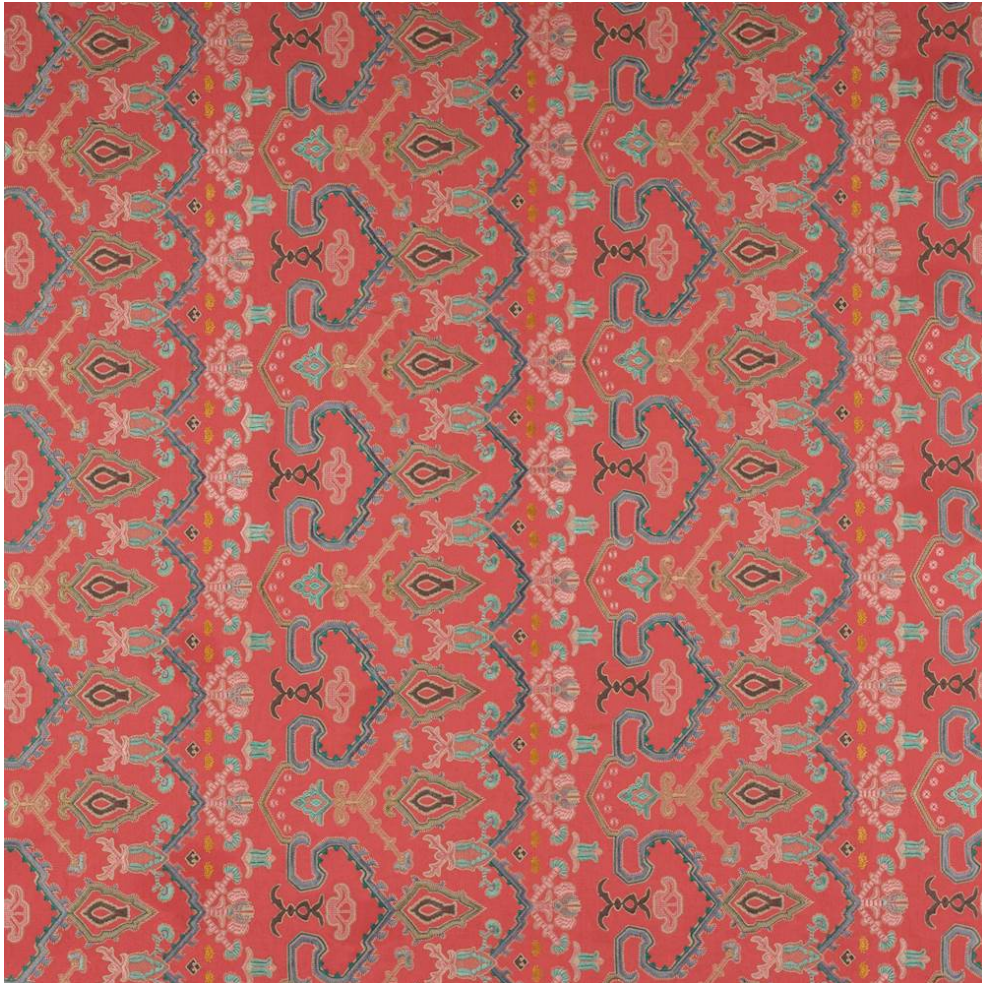

COWTAN & TOUT

COLEFAX AND FOWLER JANE CHURCHILL LARSEN MANUEL CANOVAS

SINTRA

Item Number	F4718-03
Color	red
Composition	29% Cotton 25% Linen 24% Polyester 22% Viscose Ground: 53% Cotton 47% Linen
Width	51.25"
Repeat	Vertical :11.5" Horizontal :17"
Pattern Book	CF Belvedere