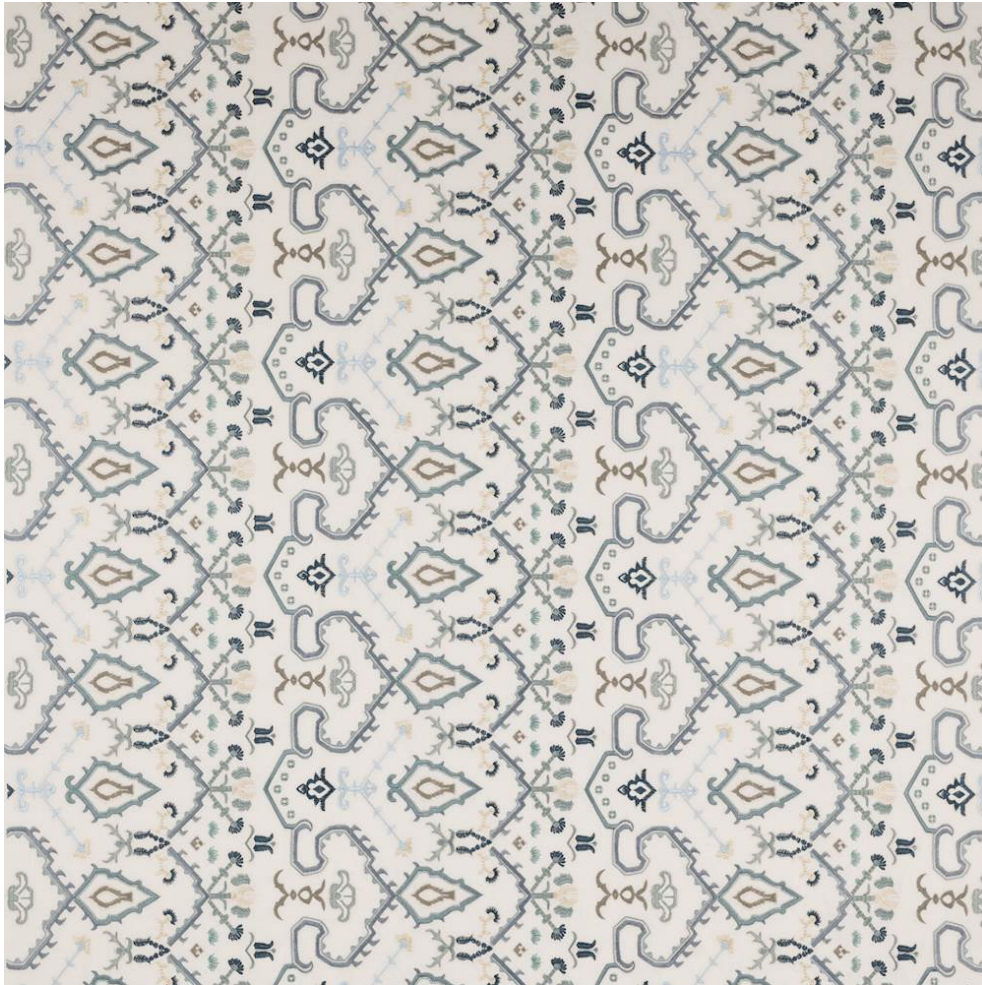

# COWTAN & TOUT

COLEFAX AND FOWLER JANE CHURCHILL LARSEN MANUEL CANOVAS

## SINTRA

Item Number	F4718-02
Color	blue
Composition	29% Cotton 25% Linen 24% Polyester 22% Viscose Ground: 53% Cotton 47% Linen
Width	51.25"
Repeat	Vertical :11.5" Horizontal :17"
Pattern Book	CF Belvedere