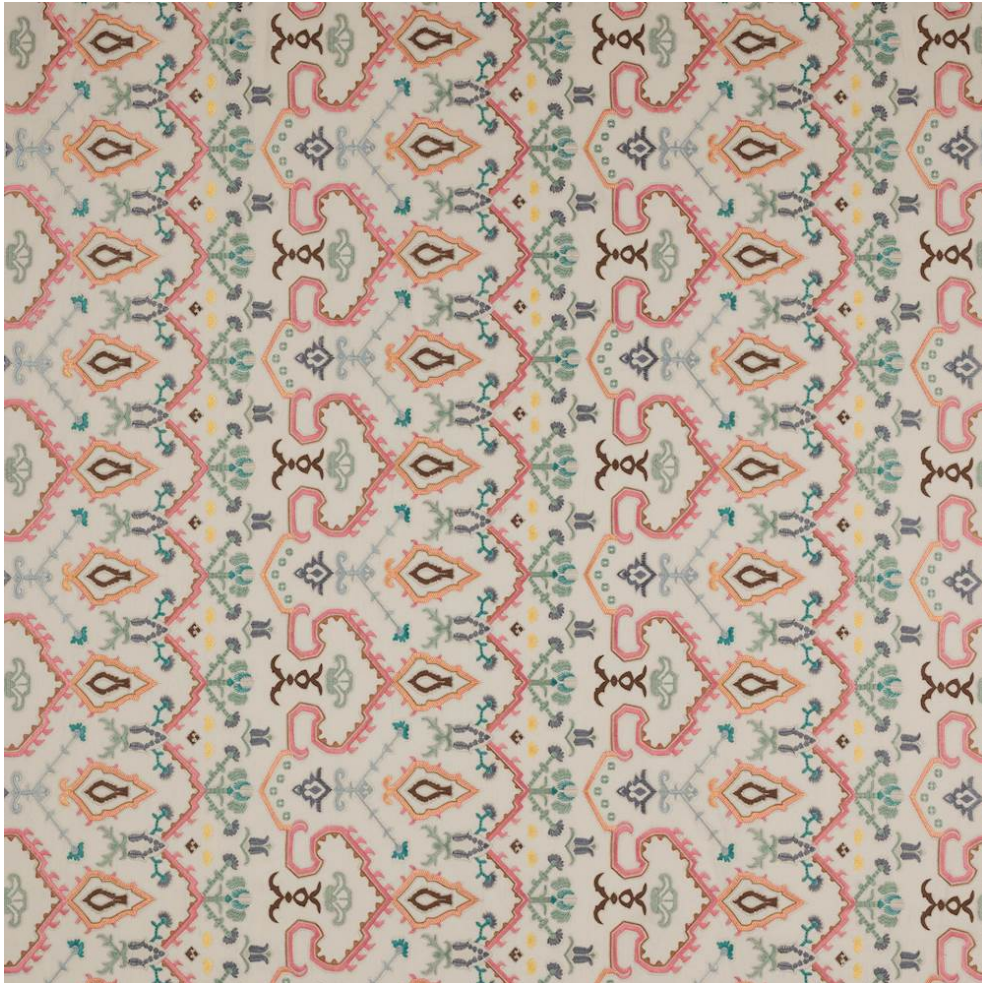

COWTAN & TOUT

COLEFAX AND FOWLER JANE CHURCHILL LARSEN MANUEL CANOVAS

SINTRA

Item Number	F4718-01
Color	multi
Composition	29% Cotton 25% Linen 24% Polyester 22% Viscose Ground: 53% Cotton 47% Linen
Width	51.25"
Repeat	Vertical :11.5" Horizontal :17"
Pattern Book	CF Belvedere