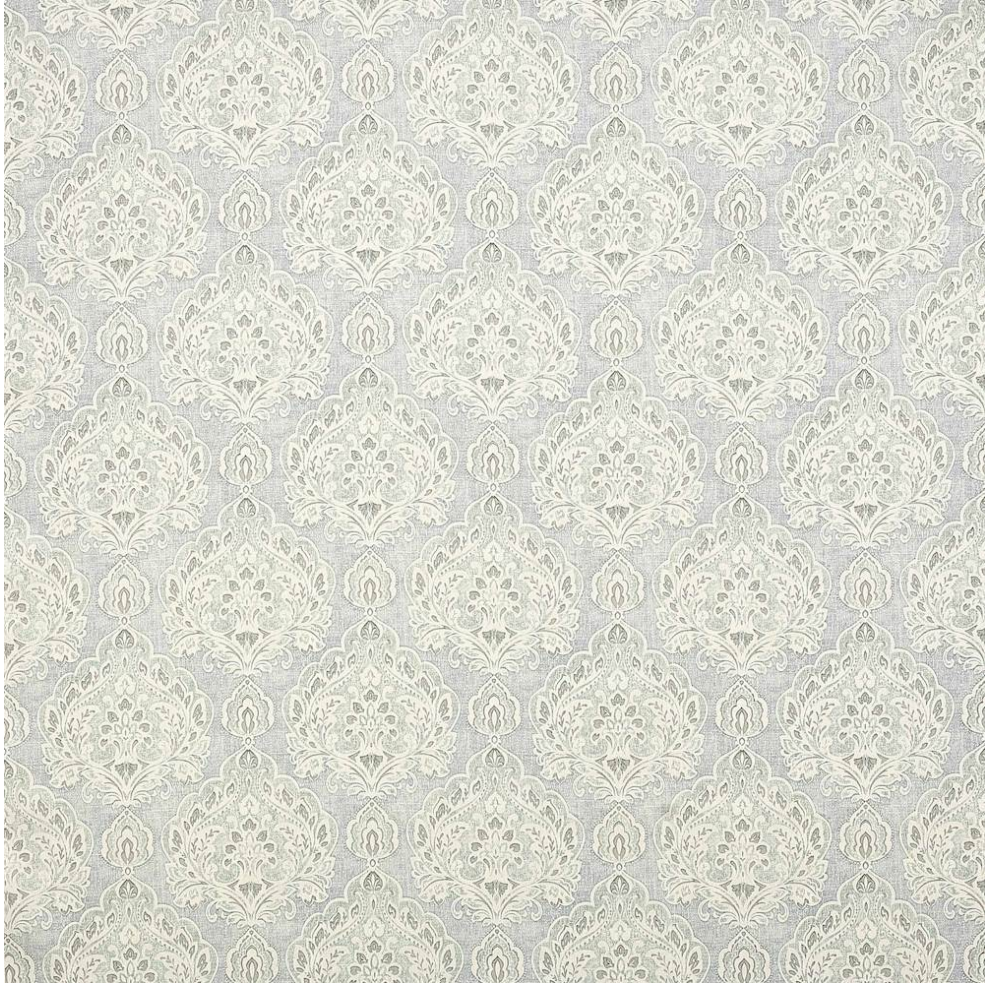

## LISMORE

Item Number	F4661-04
Color	old blue
Composition	100% Linen
Width	55.25"
Repeat	Vertical :14" Horizontal :14"
Pattern Book	CF Leonora