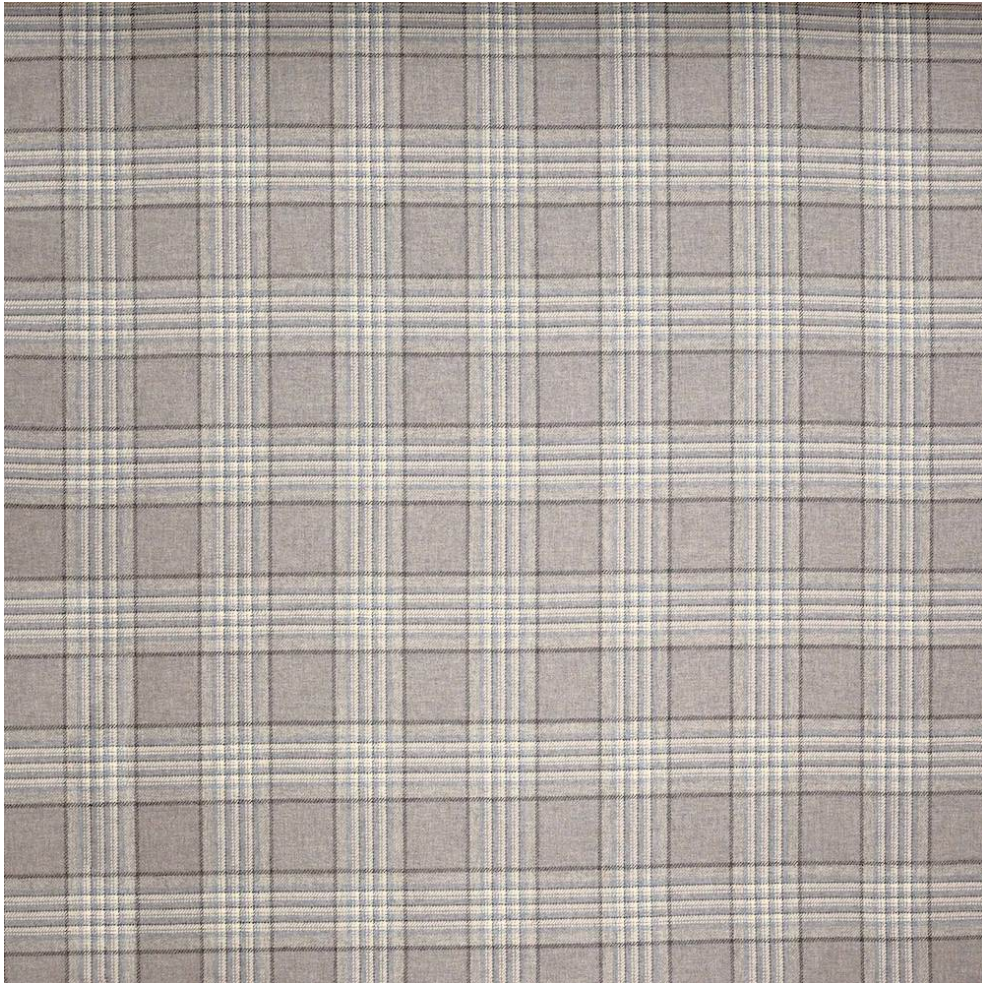

COWTAN & TOUT

COLEFAX AND FOWLER JANE CHURCHILL LARSEN MANUEL CANOVAS

LOWICK PLAID

Item Number	F4628-07
Color	silver
Composition	100% Wool
Width	57"
Repeat	Vertical :8.75" Horizontal :8"
Pattern Book	CF Fen Wools
Testing	Passes CTB117:2013, Martindale: 33,000