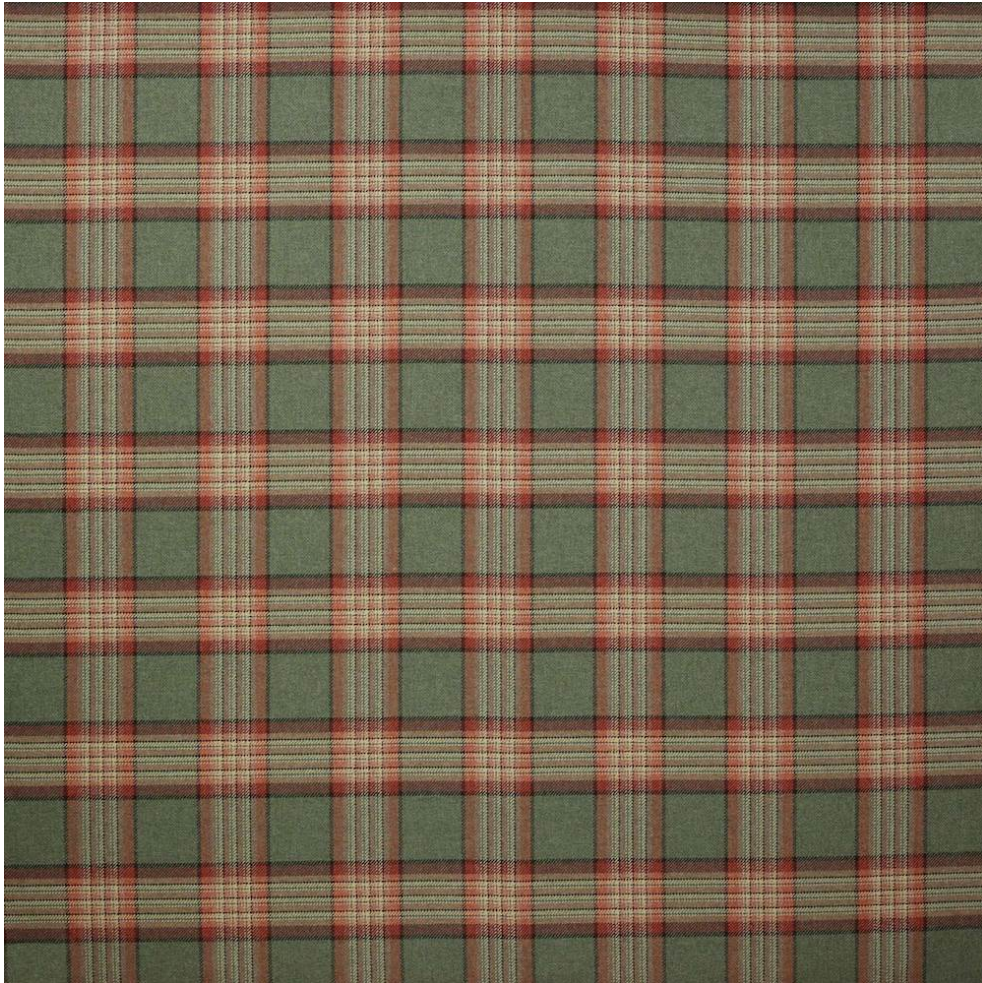

## LOWICK PLAID

Item Number	F4628-04
Color	red, sage
Composition	100% Wool
Width	57"
Repeat	Vertical :8.75" Horizontal :8"
Pattern Book	CF Fen Wools
Testing	Passes CTB117:2013, Martindale: 33,000