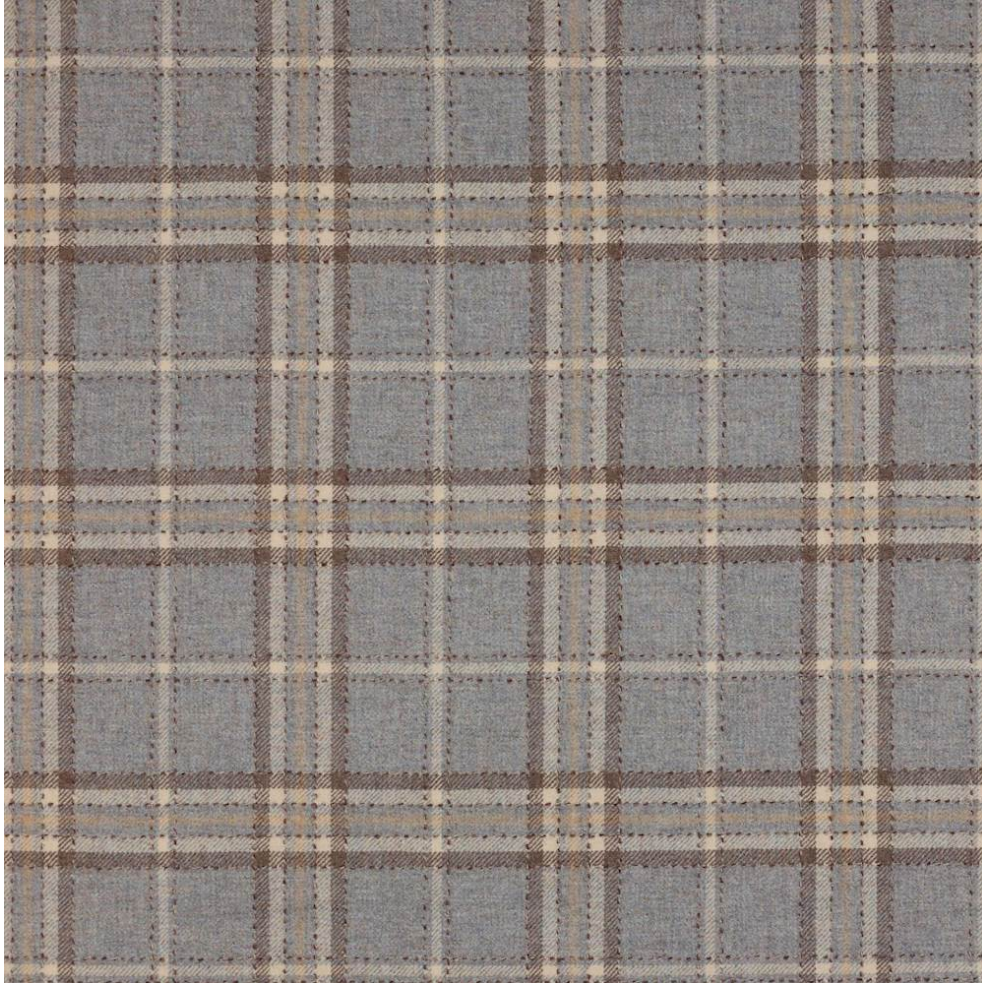

COWTAN & TOUT

COLEFAX AND FOWLER JANE CHURCHILL LARSEN MANUEL CANOVAS

KELBURN CHECK

Item Number	F3830-02
Color	old blue
Composition	100% Wool
Width	61"
Repeat	Vertical :7.75" Horizontal :7.25"
Pattern Book	CF Lisle
Testing	Passes CTB117:2013, Martindale: 18,000
Qualities	Pilling may occur, May be used on reverse, Color variation m