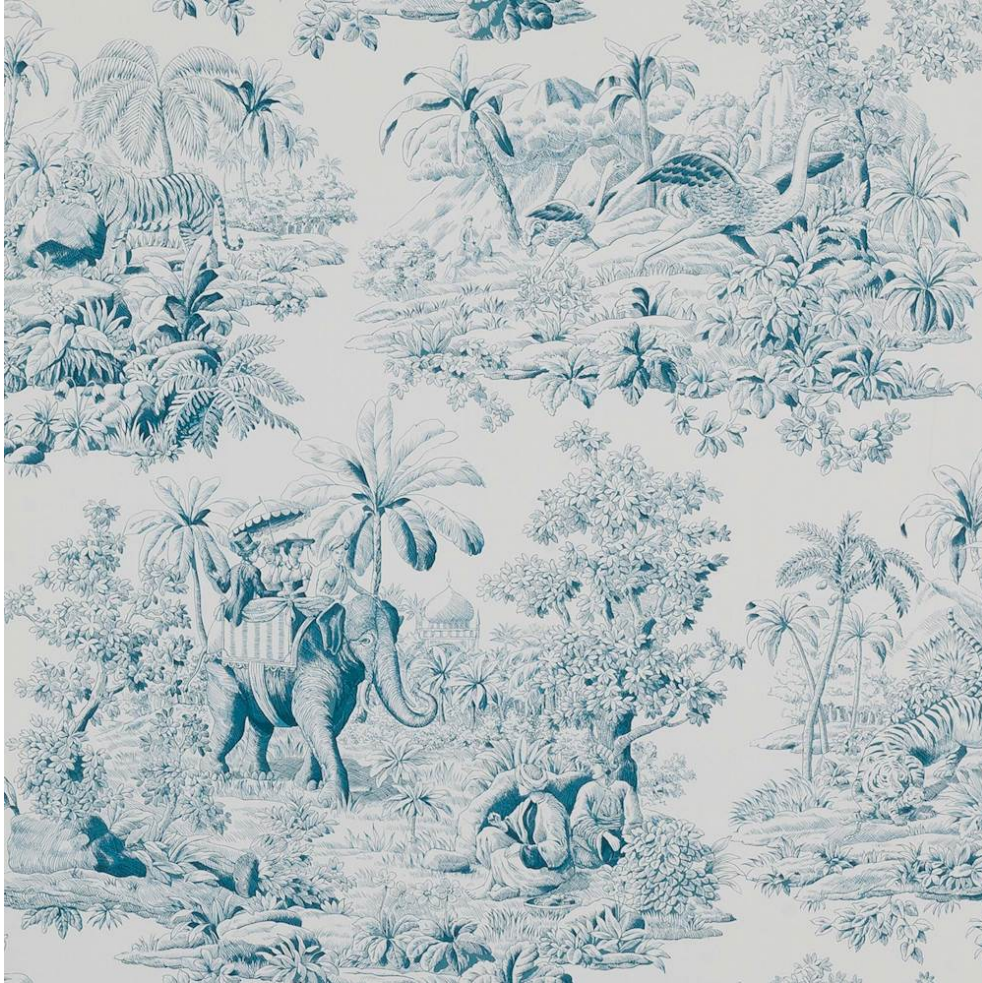

## BENGALE WALLPAPER

Item Number	3101-04
Color	paon
Composition	Non-woven
Width	27"
Repeat	Vertical :26.75" Horizontal :27"
Pattern Book	MC Papier Balag
Qualities	Pre-trimmed, 11 yard rolls