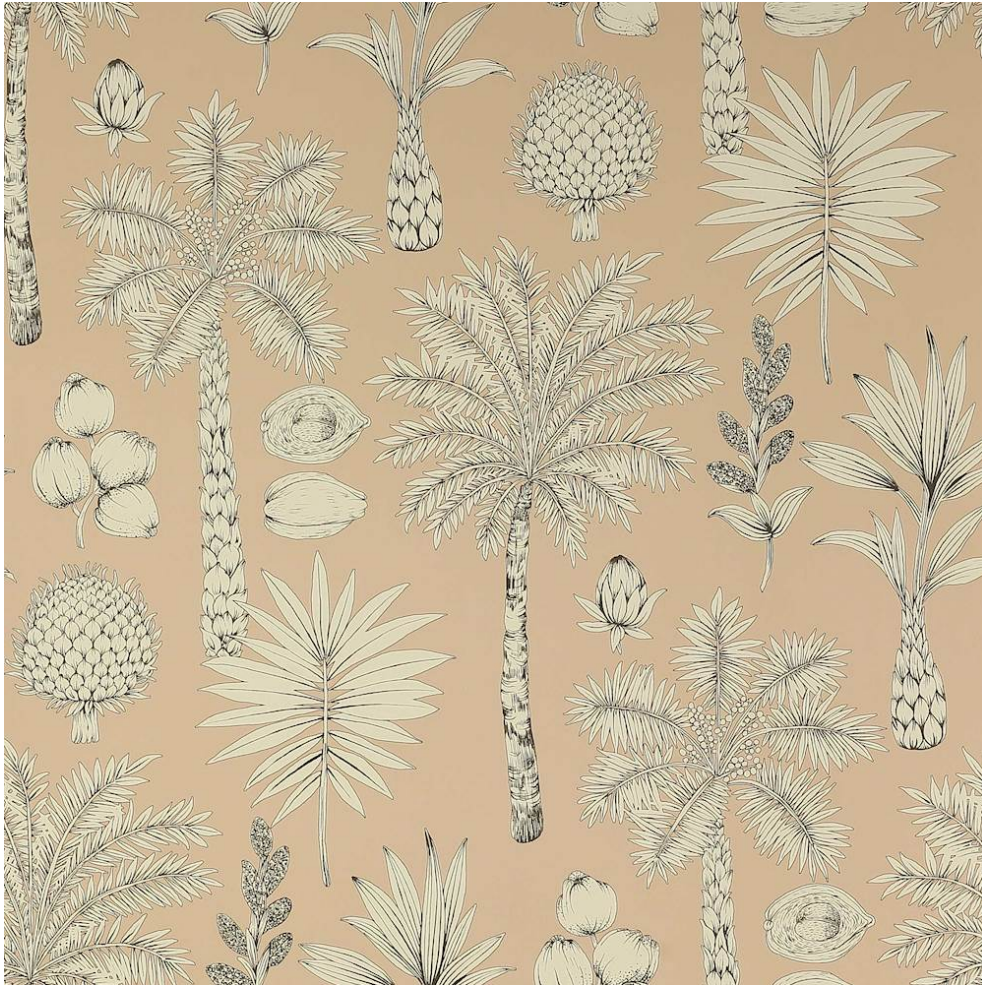

## COTE D'AZUR WALLPAPER

Item Number	3091-05
Color	peche
Composition	100% Paper
Width	27"
Repeat	Vertical :27" Horizontal :27"
Pattern Book	MC Papier 7
Qualities	Pre-trimmed, 11 yard rolls