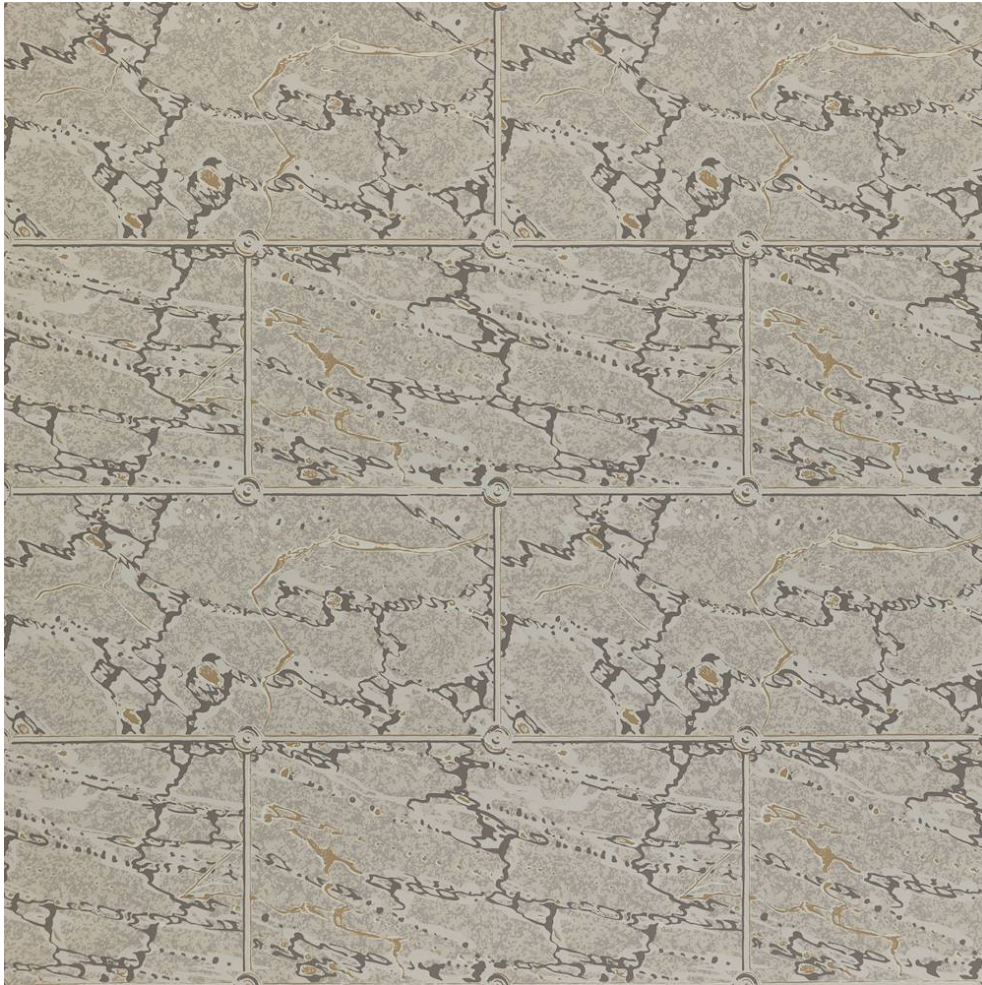

COWTAN & TOUT

COLEFAX AND FOWLER JANE CHURCHILL LARSEN MANUEL CANOVAS

ASHLAR WALLPAPER

Item Number	20501-01
Color	sandstone
Composition	Paper
Width	34"
Repeat	Vertical :16.75" Horizontal :17"
Pattern Book	CT NaturalsXIII
Qualities	Sidematch guidelines available, Sold by the yard, Requires T