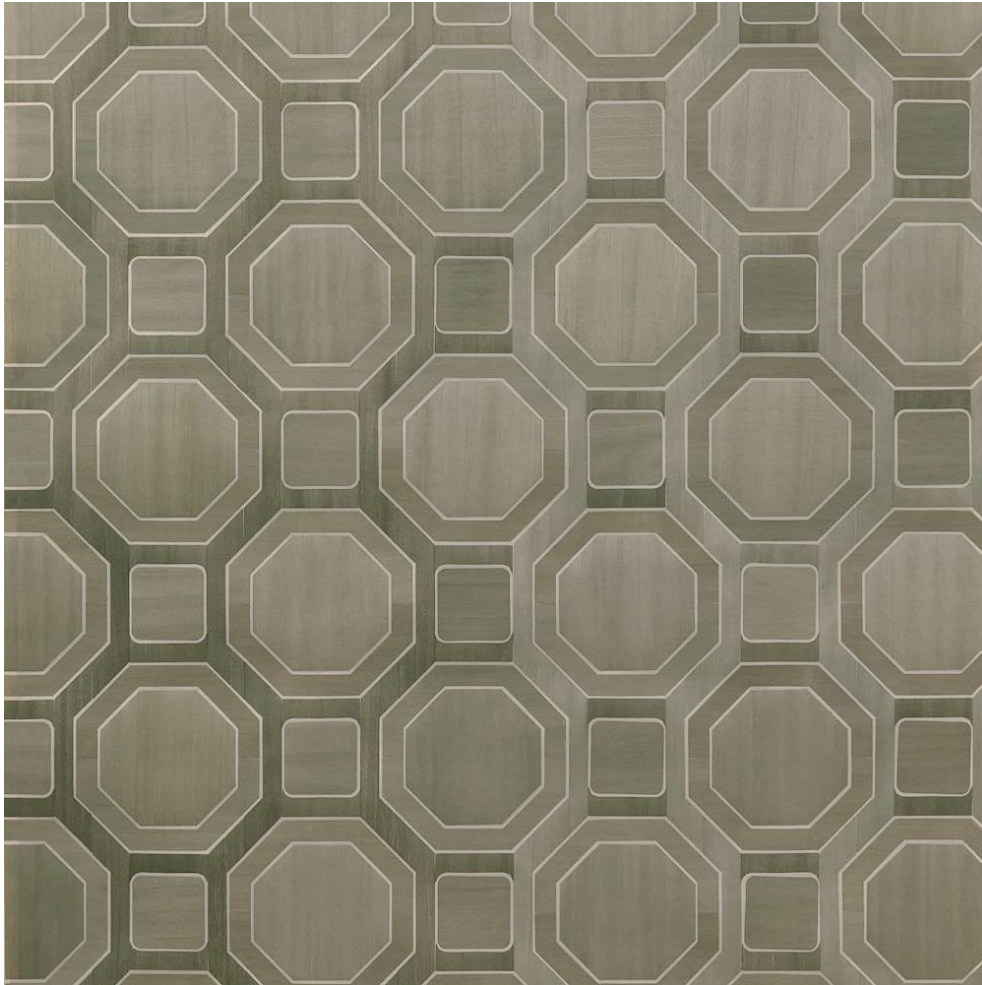

COWTAN & TOUT

COLEFAX AND FOWLER JANE CHURCHILL LARSEN MANUEL CANOVAS

PANTHEON WALLPAPER

Item Number	20481-03
Color	aqua
Composition	Paulownia wood
Width	36"
Repeat	Vertical :12" Horizontal :12"
Pattern Book	CT Naturals XII
Testing	ASTME84 Adhered Class A
Qualities	Handmade, Sidematch guidelines available, Sold by the yard