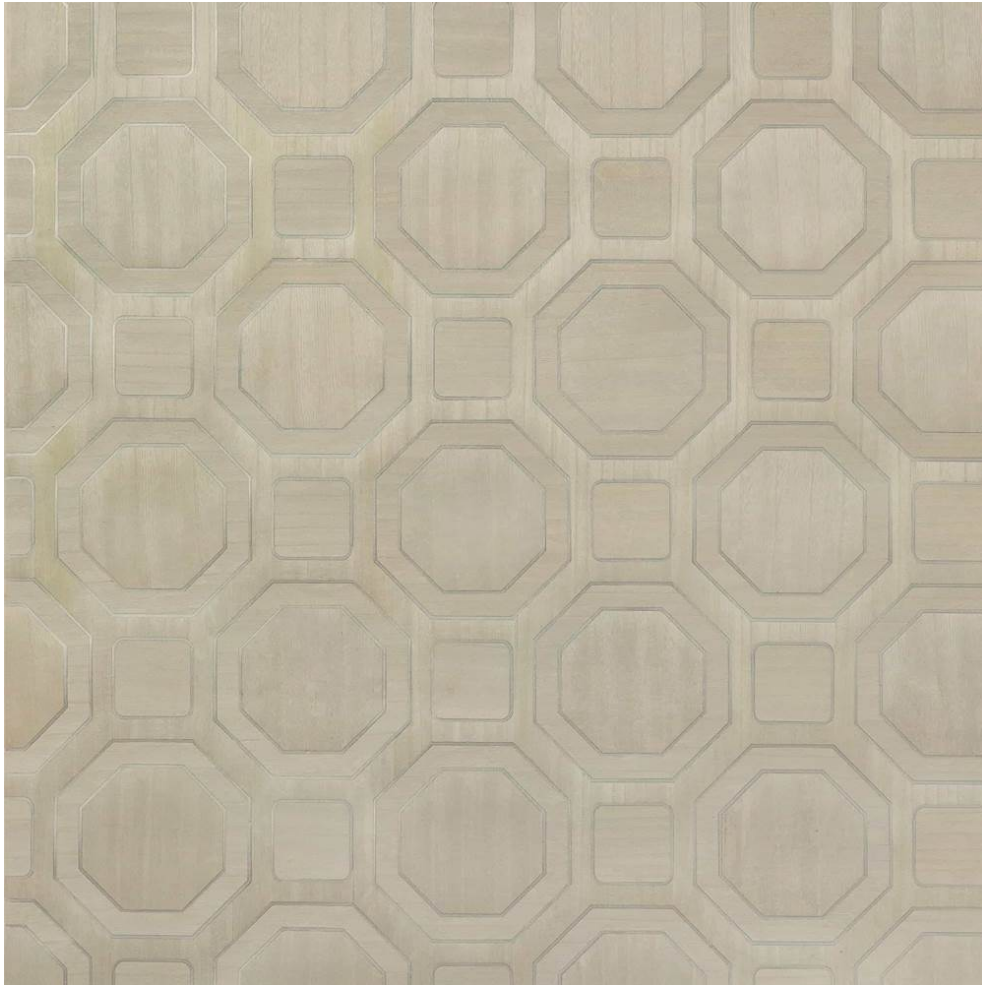

## PANTHEON WALLPAPER

Item Number	20481-02
Color	pearl
Composition	Paulownia wood
Width	36"
Repeat	Vertical :12" Horizontal :12"
Pattern Book	CT Naturals XII
Testing	ASTME84 Adhered Class A
Qualities	Handmade, Sidematch guidelines available, Sold by the yard