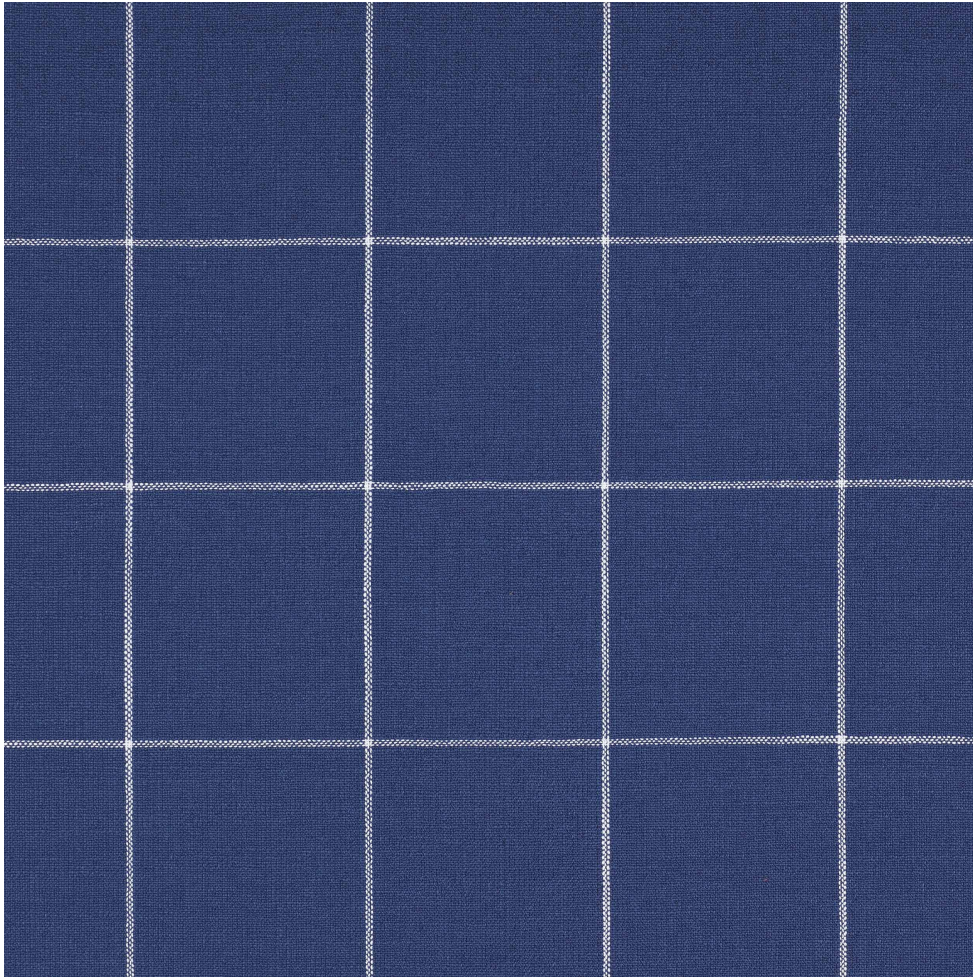

COWTAN & TOUT

COLEFAX AND FOWLER JANE CHURCHILL LARSEN MANUEL CANOVAS

ADLER CHECK

Brand	Jane Churchill
Item Number	J690F-04
Color	navy
Contents	100% Polyester
Width	60"
Weight	29 ounces
Repeat	Vertical: 5.75" Horizontal: 5.75"
Pattern Book	JC Adler